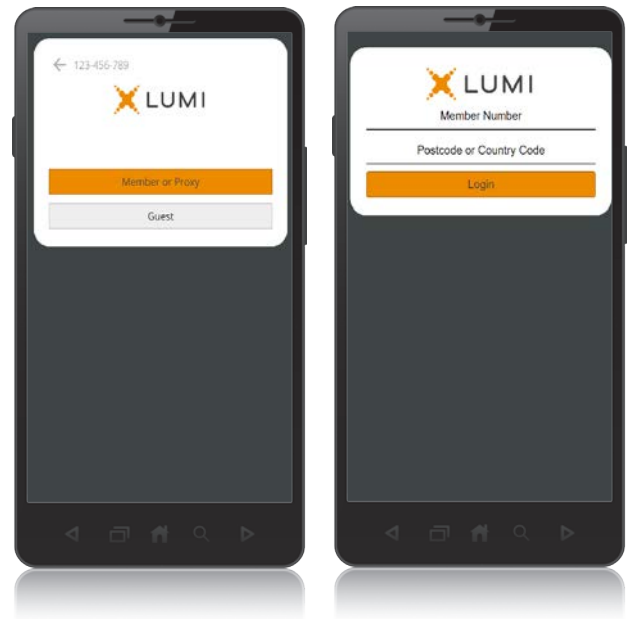

Participating at the meeting

- 1 Visit <https://web.lumiagm.com/396108416> and the Meeting ID will be automatically populated

- 2 To proceed into the meeting, you will need to read and accept the Terms & Conditions

Icon descriptions

Voting icon, used to vote. Only visible when the Chair opens the poll.

Home page icon, displays meeting information.

Questions icon, used to ask questions.

The broadcast bar allows you to view and listen to the proceedings.

3 To register as a member, select 'Member or Proxy' and enter your Member Number and Postcode or Country Code.

4 To register as a proxyholder, select 'Member or Proxy' and you will need your username and password as provided by Computershare. In the 'Member Number' field enter your username and in the 'Postcode or Country Code' field enter your password.

6 Once logged in, you will see the home page, which displays the meeting title and name of the registered member or nominated proxy.

Icon descriptions

Voting icon, used to vote. Only visible when the Chair opens the poll.