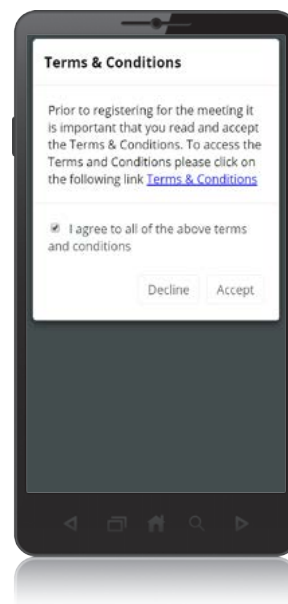

Participating at the meeting

- 1 Visit <https://web.lumiagm.com/396108416> and the Meeting ID will be automatically populated

- 2 To proceed into the meeting, you will need to read and accept the Terms & Conditions

Icon descriptions

Voting icon, used to vote. Only visible when the Chair opens the poll.

Home page icon, displays meeting information.

Questions icon, used to ask questions.

The broadcast bar allows you to view and listen to the proceedings.