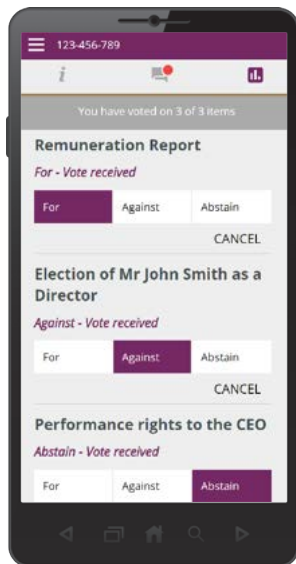

6 Once logged in, you will see the home page, which displays the meeting title and name of the registered member or nominated proxy.

Icon descriptions

Voting icon, used to vote. Only visible when the Chair opens the poll.

Home page icon, displays meeting information.

Questions icon, used to ask questions.

The broadcast bar allows you to view and listen to the proceedings.

- 7 To view the webcast you must tap the broadcast arrow on your screen and press the play button. Toggle between the up and down arrow to switch between screens.

- 8 To ask a question tap on the question icon , type your question in the chat box at the bottom of the screen and select the send icon. Confirmation that your message has been received will appear.

- 9 When the Chair declares the poll open:
- > A voting icon  will appear on screen and the meeting resolutions will be displayed
 - > To vote, tap one of the voting options. Your response will be highlighted
 - > To change your vote, simply press a different option to override
- The number of items you have voted on or are yet to vote on, is displayed at the top of the screen. Votes may be changed up to the time the Chair closes the poll.

Icon descriptions

 Voting icon, used to vote. Only visible when the Chair opens the poll.

 Home page icon, displays meeting information.

 Questions icon, used to ask questions.

 The broadcast bar allows you to view and listen to the proceedings.