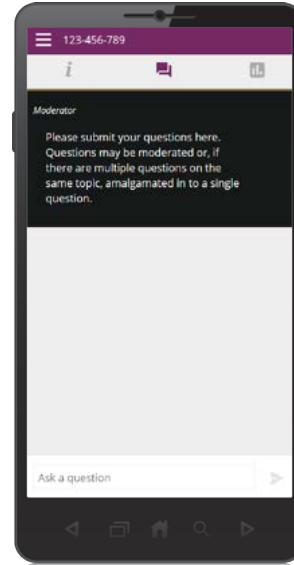

6 Once logged in, you will see the home page, which displays the meeting title and name of the registered member or nominated proxy.

Icon descriptions

Voting icon, used to vote. Only visible when the Chair opens the poll.

Home page icon, displays meeting information.

Questions icon, used to ask questions.

The broadcast bar allows you to view and listen to the proceedings.

- 7 To view the webcast you must tap the broadcast arrow on your screen and press the play button. Toggle between the up and down arrow to switch between screens.

- 8 To ask a question tap on the question icon , type your question in the chat box at the bottom of the screen and select the send icon. Confirmation that your message has been received will appear.

- 9 When the Chair declares the poll open:
- > A voting icon  will appear on screen and the meeting resolutions will be displayed
 - > To vote, tap one of the voting options. Your response will be highlighted
 - > To change your vote, simply press a different option to override
- The number of items you have voted on or are yet to vote on, is displayed at the top of the screen. Votes may be changed up to the time the Chair closes the poll.

Icon descriptions

 Voting icon, used to vote. Only visible when the Chair opens the poll.

 Home page icon, displays meeting information.

 Questions icon, used to ask questions.

 The broadcast bar allows you to view and listen to the proceedings.